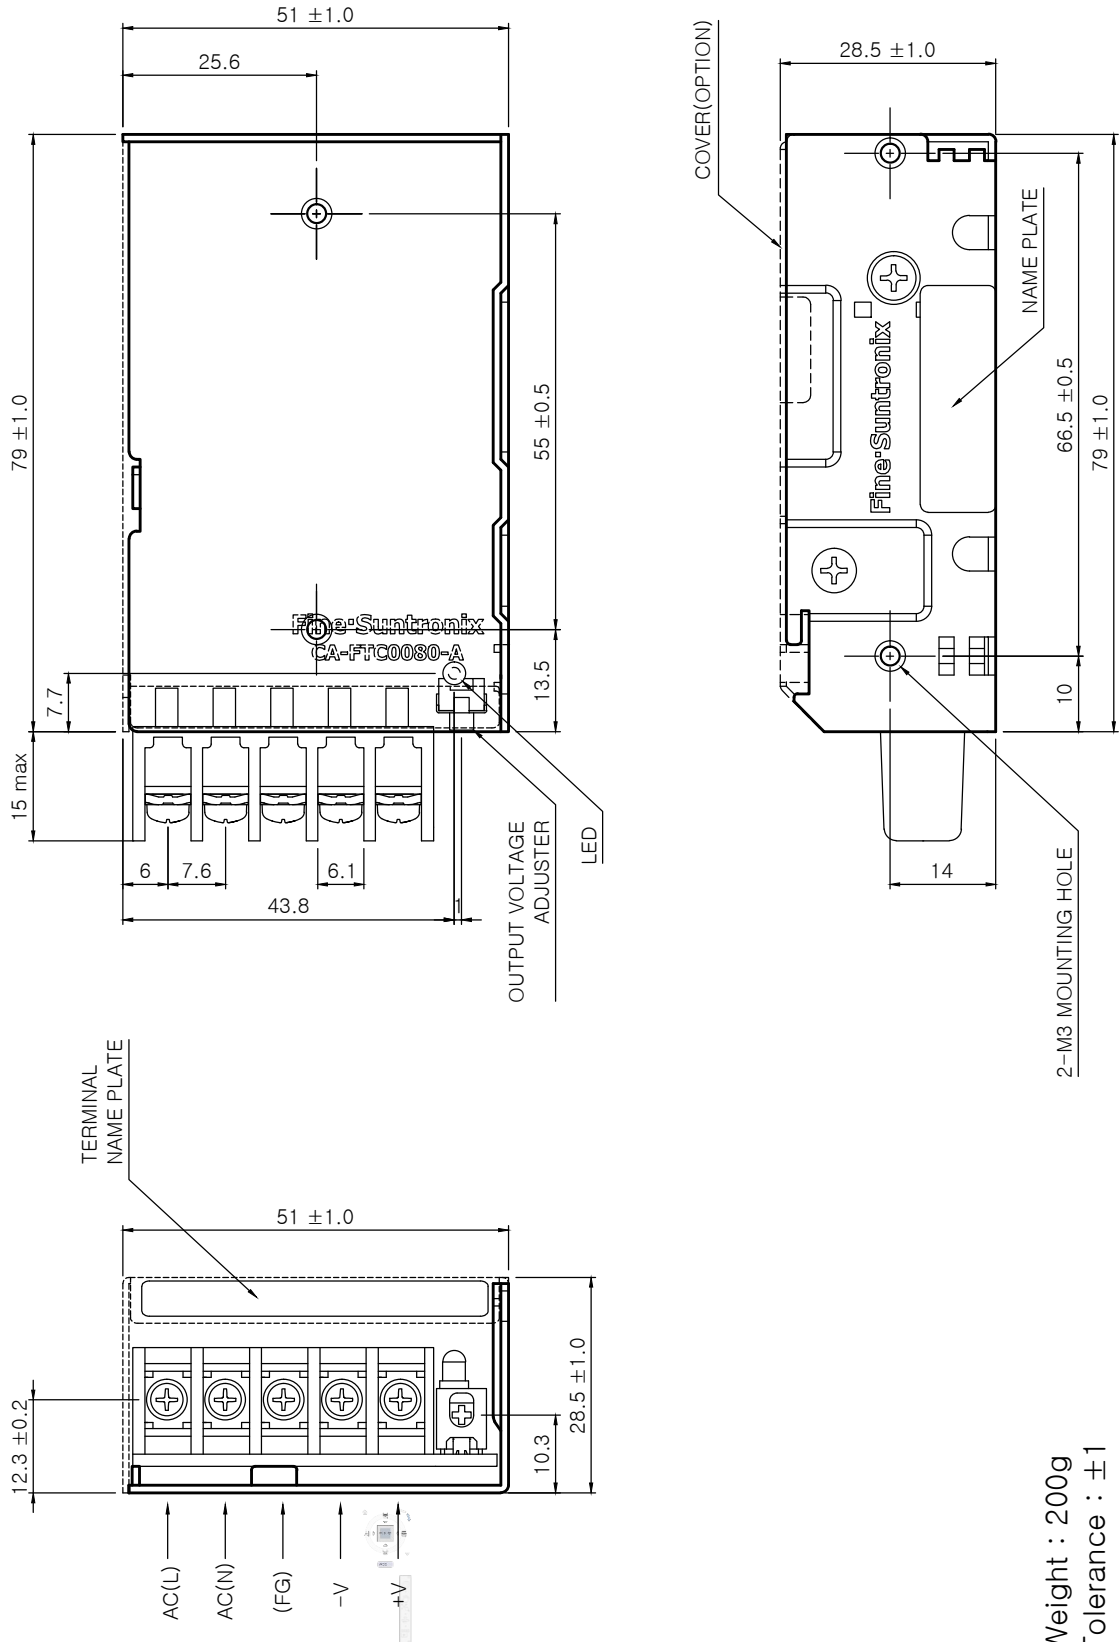

# Dimension

# JSF25W Single Output

- \* Weight : 200g
- \* Tolerance :  $\pm 1$
- \* Dimensions in mm