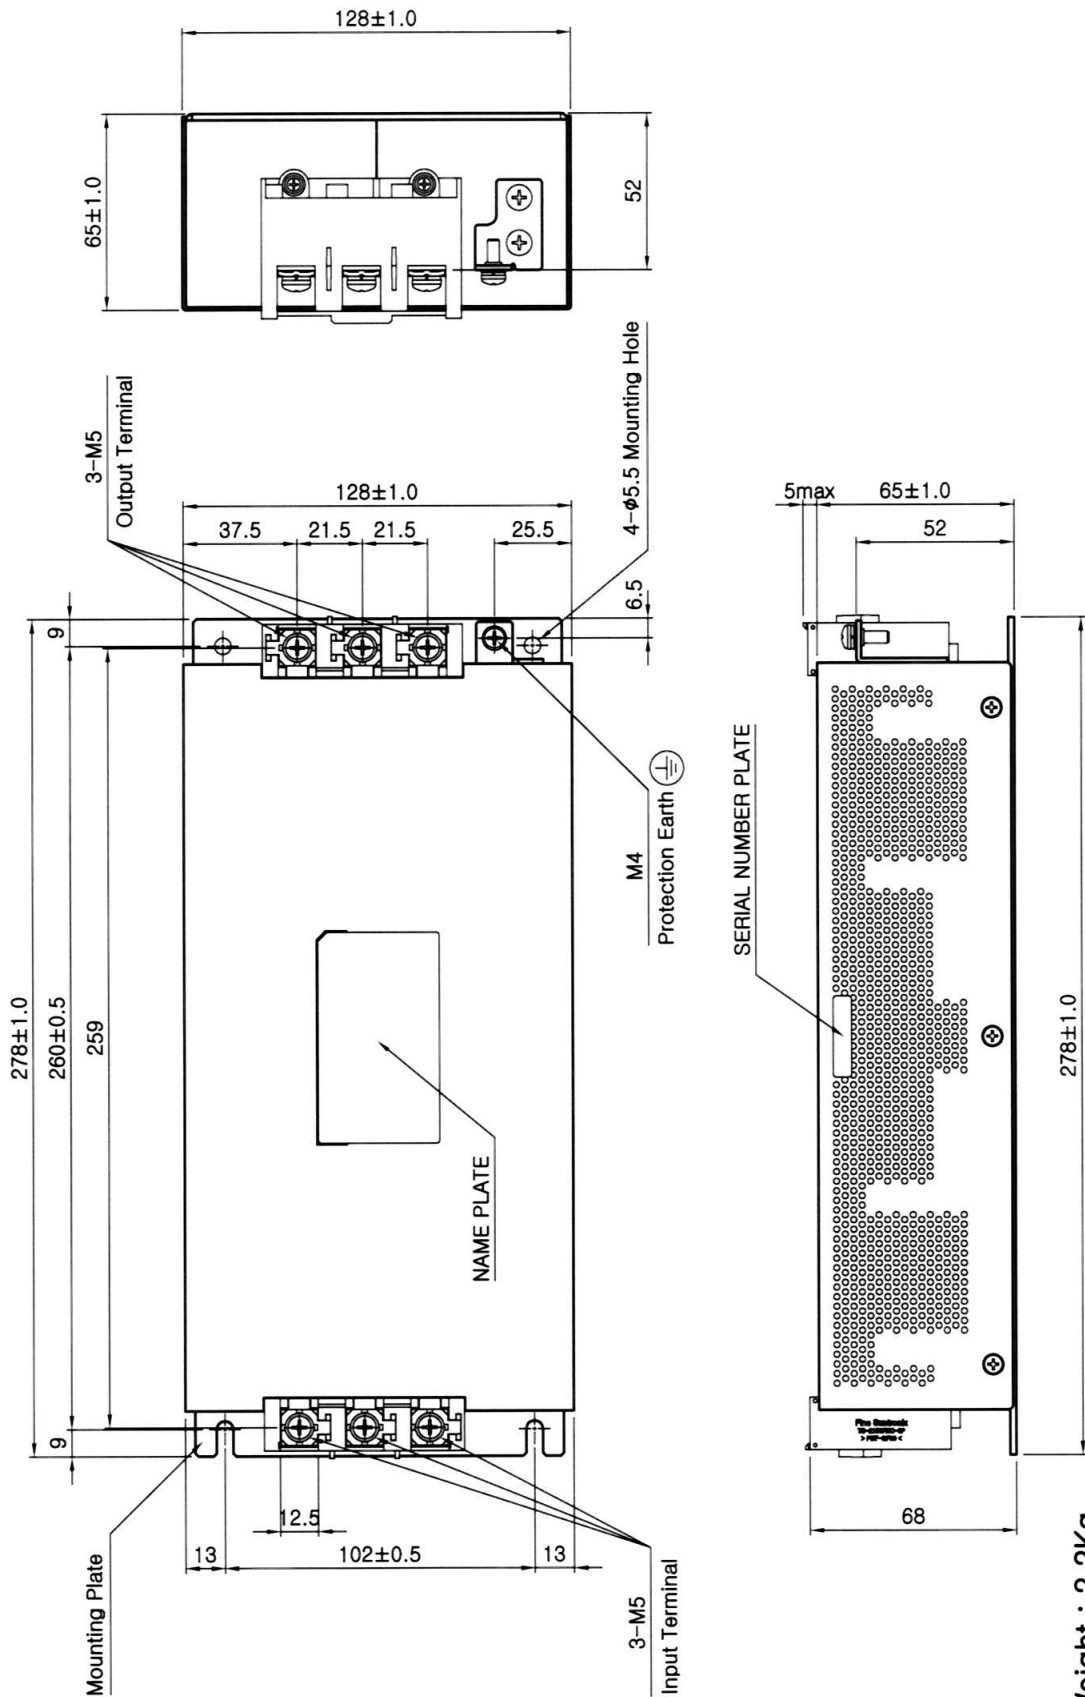

Dimension

TMS-5040/5050/5060

- * Weight : 2.2Kg
- * Tolerance : ± 1
- * Dimensions in mm