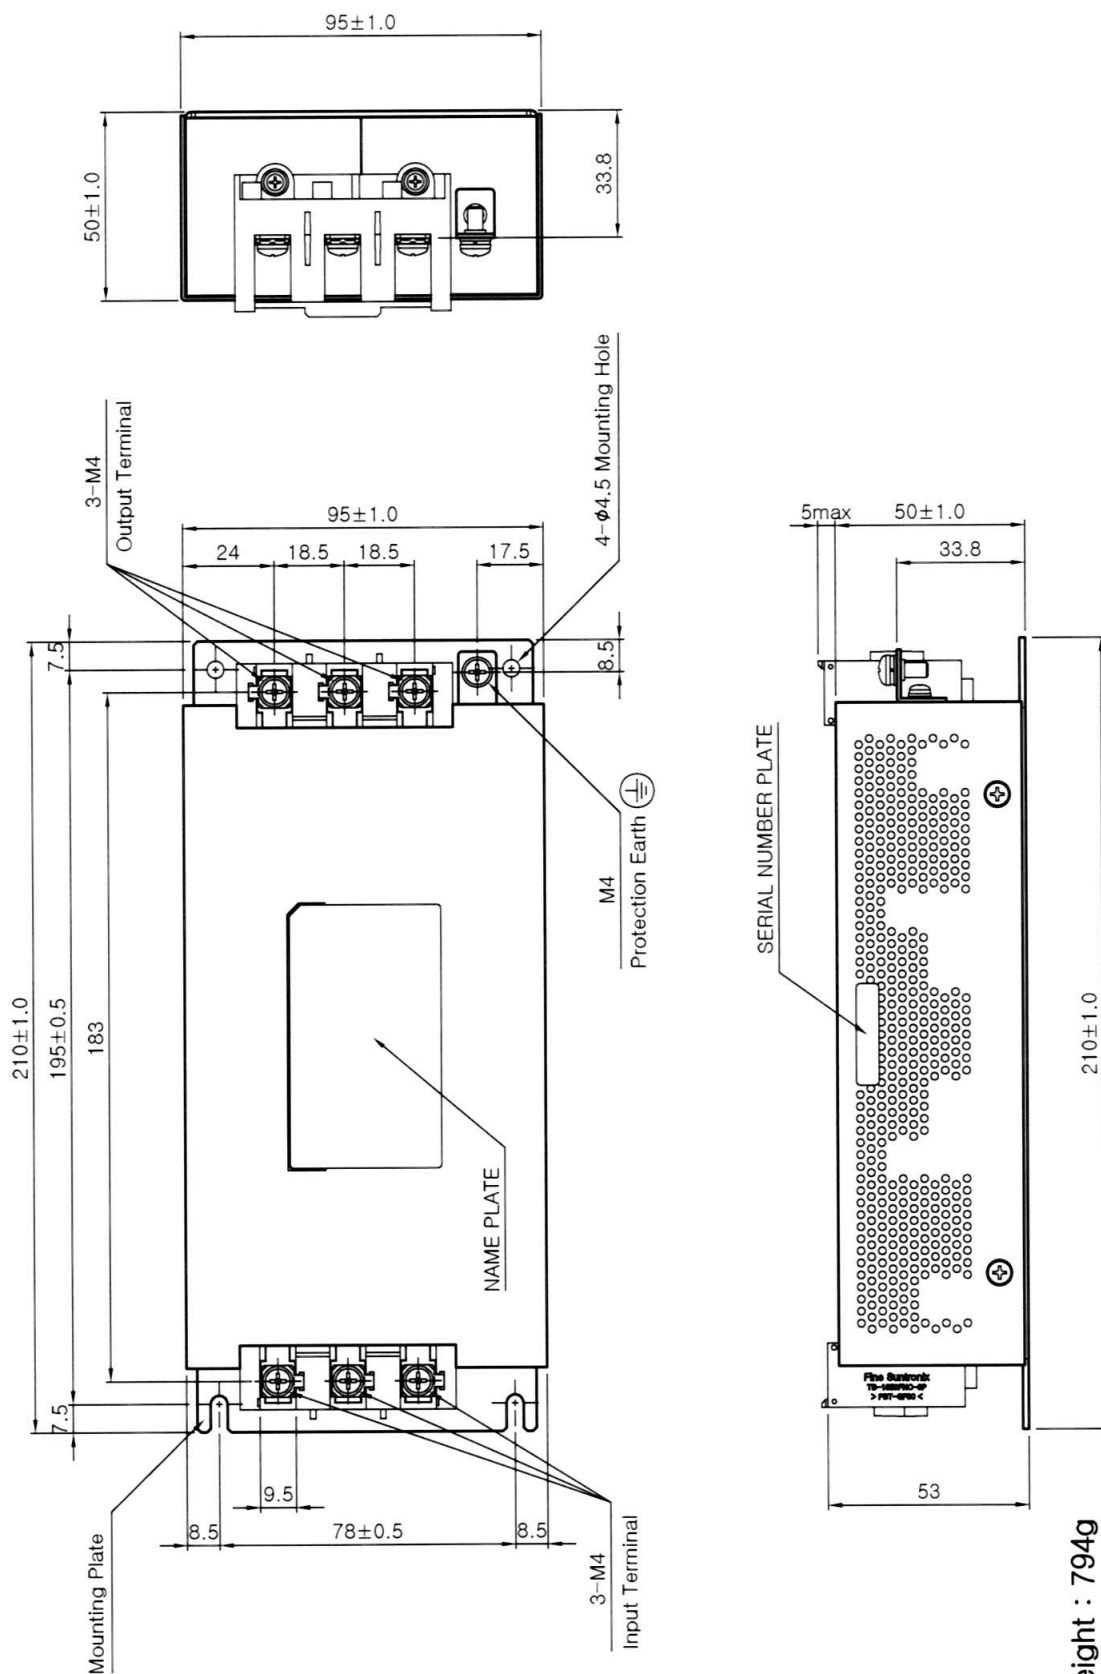

Dimension

TMS-5006/5010

- * Weight : 794g
- * Tolerance : ± 1
- * Dimensions in mm