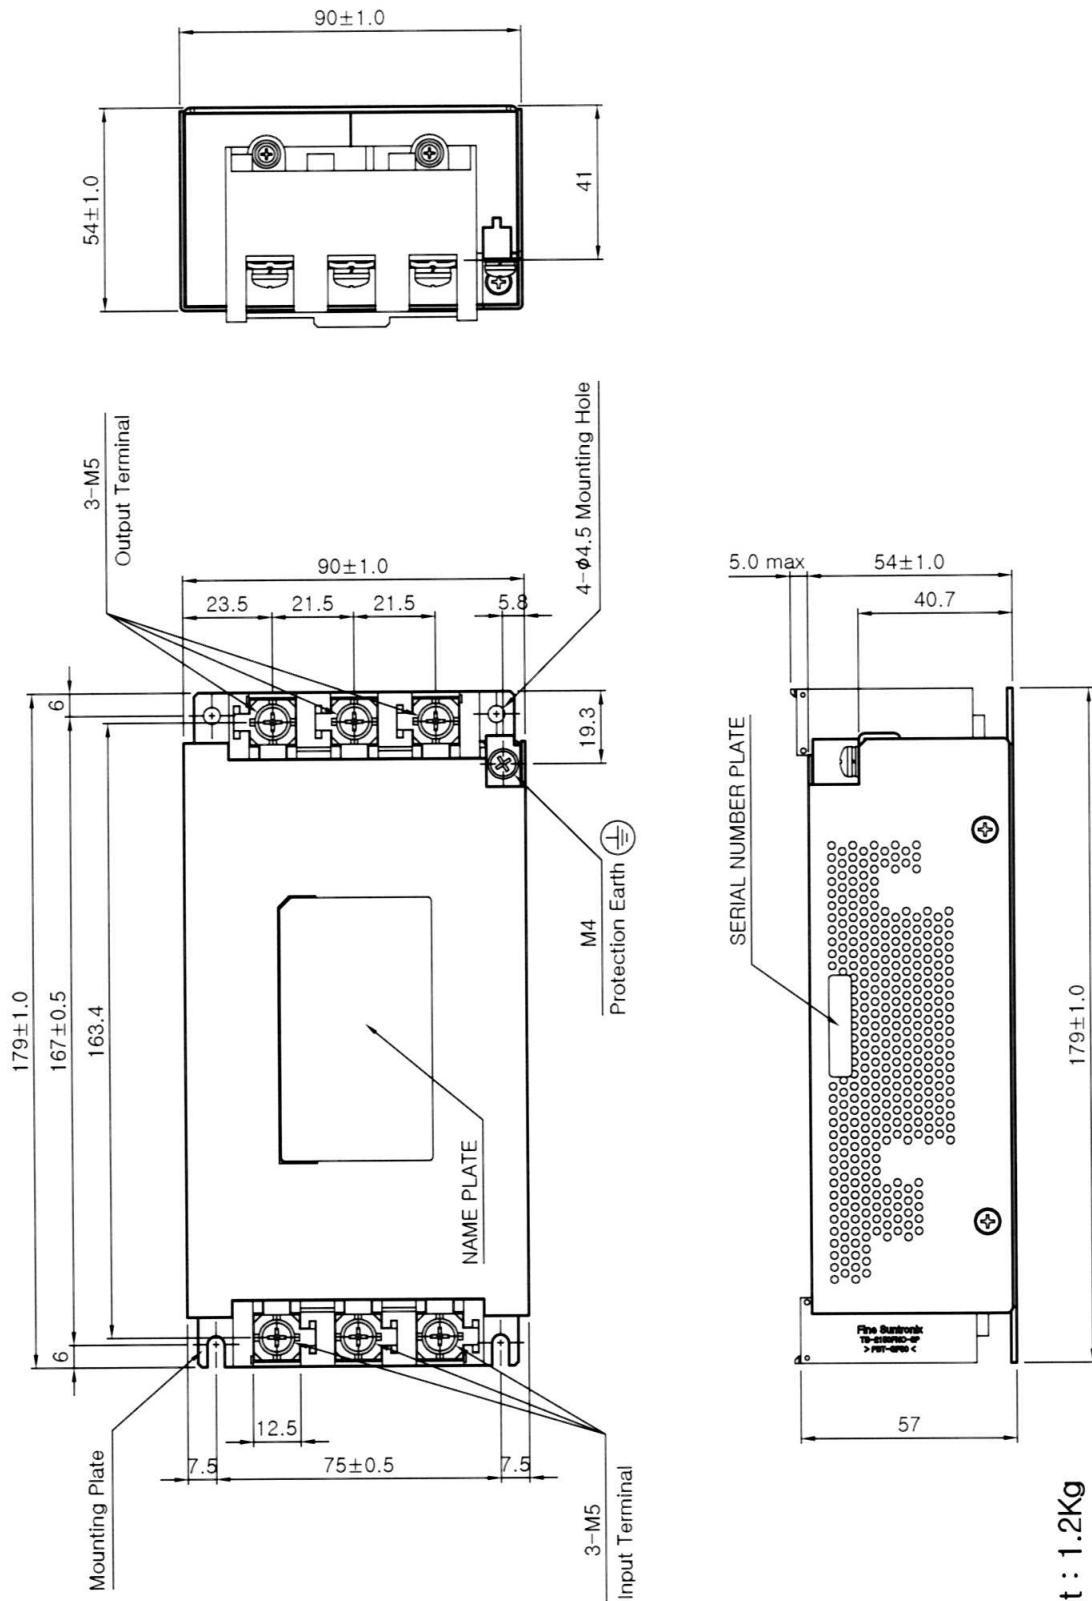

Dimension

TNS-5040/5050/5060

- * Weight : 1.2Kg
- * Tolerance : ± 1
- * Dimensions in mm