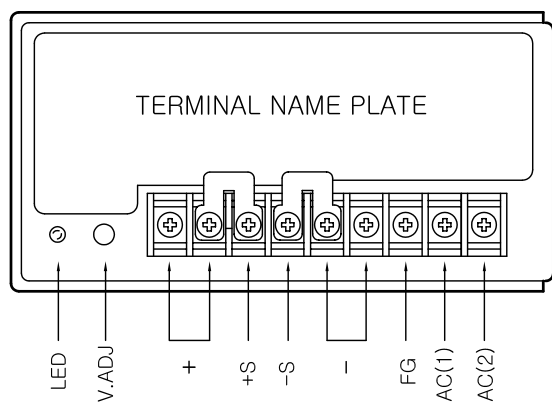

Dimension

ESF100, 150W Single Output

- * Weight : 1.1Kg
- * Tolerance : ±1
- * Dimensions in mm