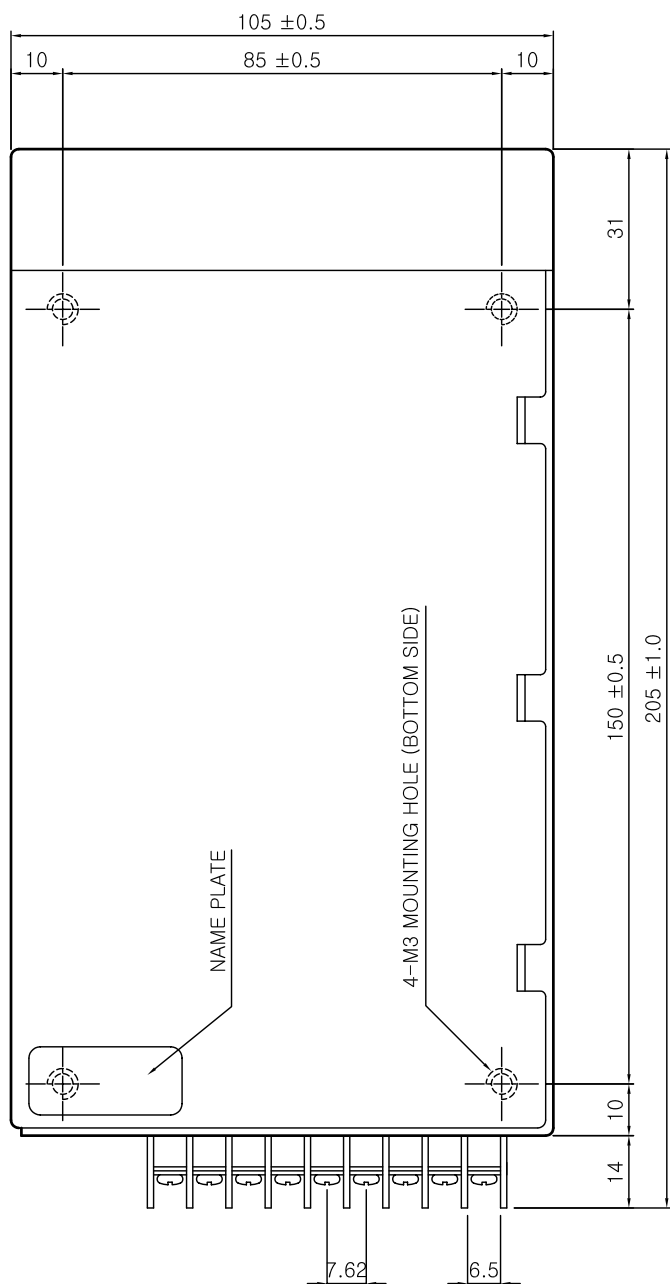

Dimension

ESF100, 150W Single Output

- * Weight : 1.1Kg
- * Tolerance : ±1
- * Dimensions in mm