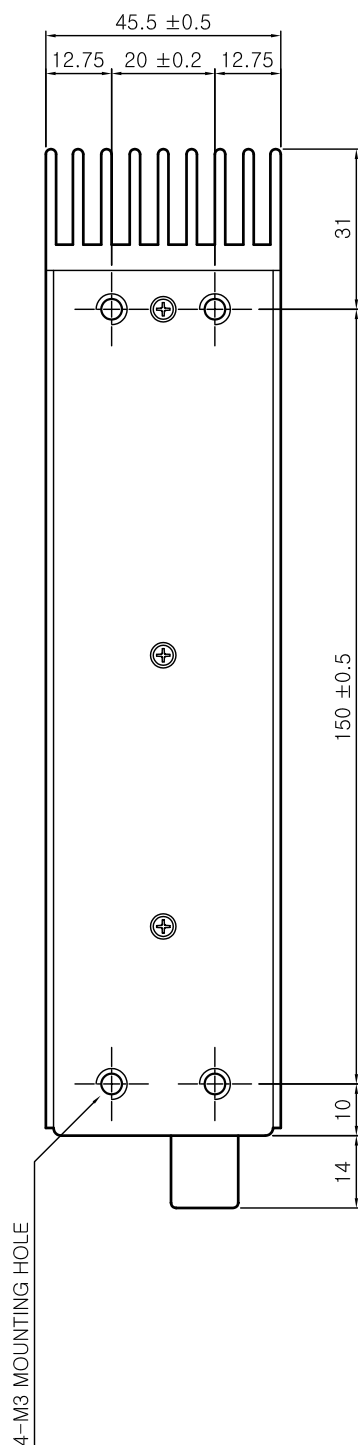

Dimension

ESF100, 150W Single Output

- * Weight : 1.1Kg
- * Tolerance : ±1
- * Dimensions in mm