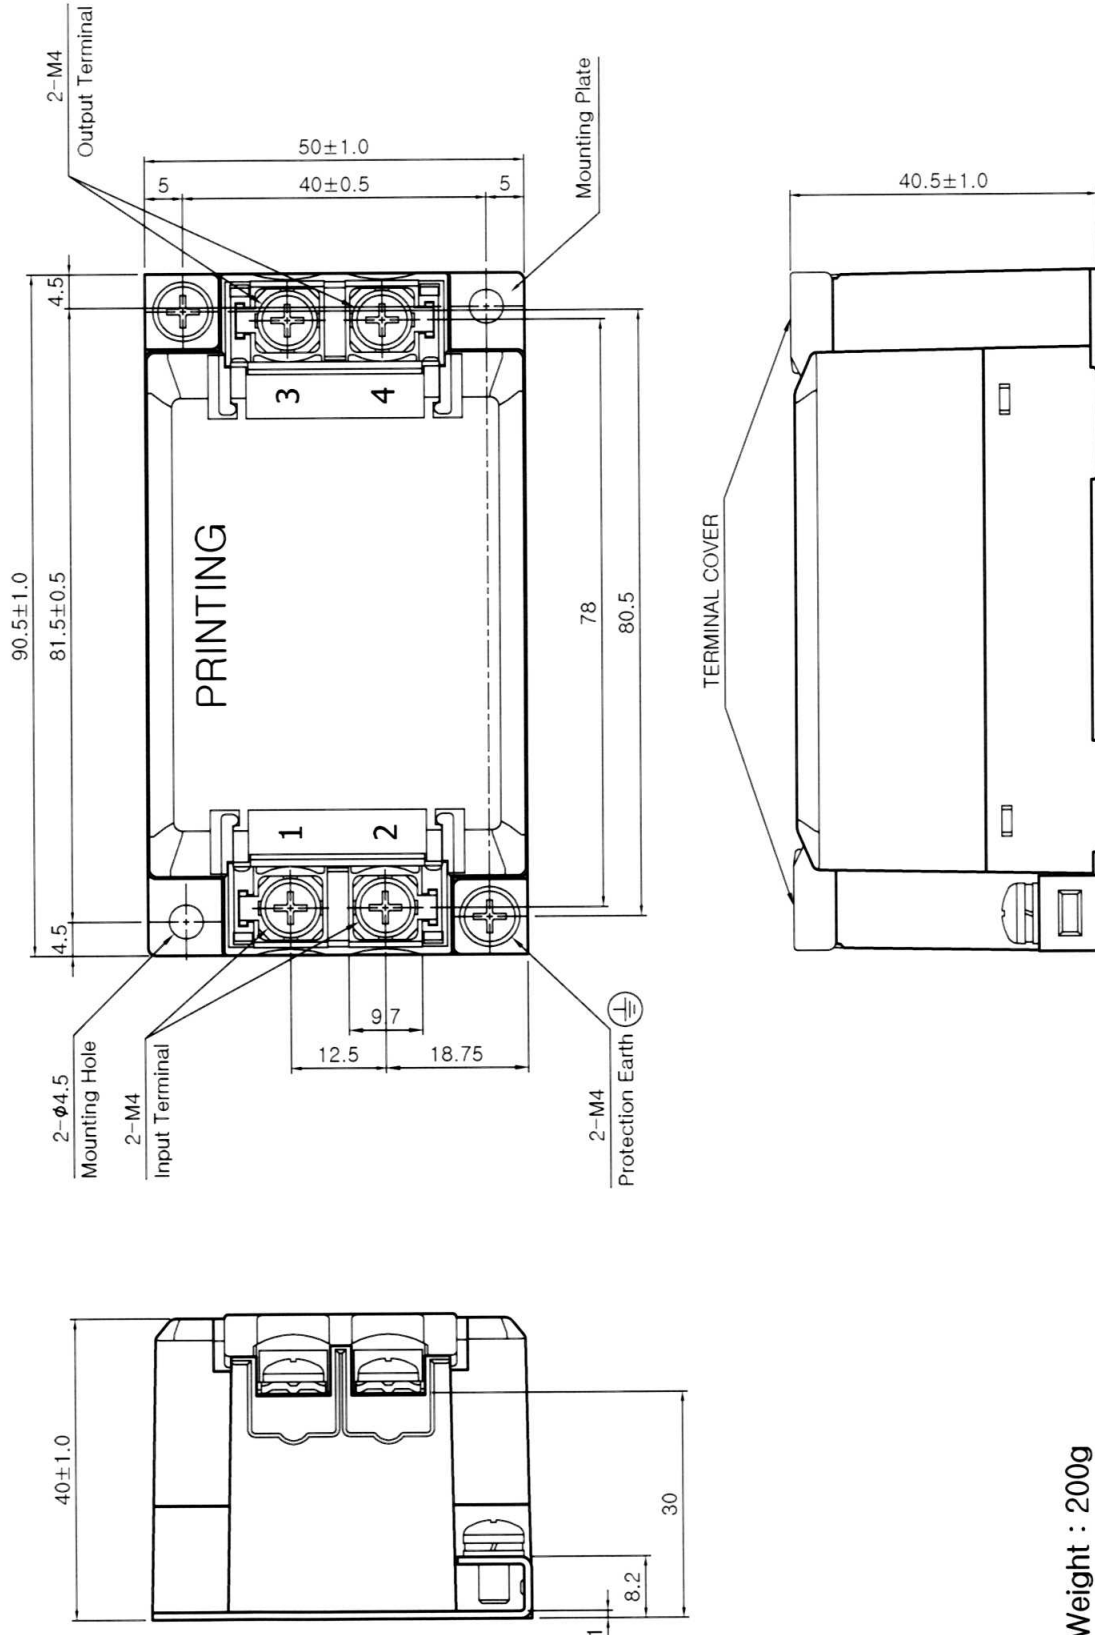

Dimension

RMS-2Series

- * Weight : 200g
- * Tolerance : ± 1
- * Dimensions in mm