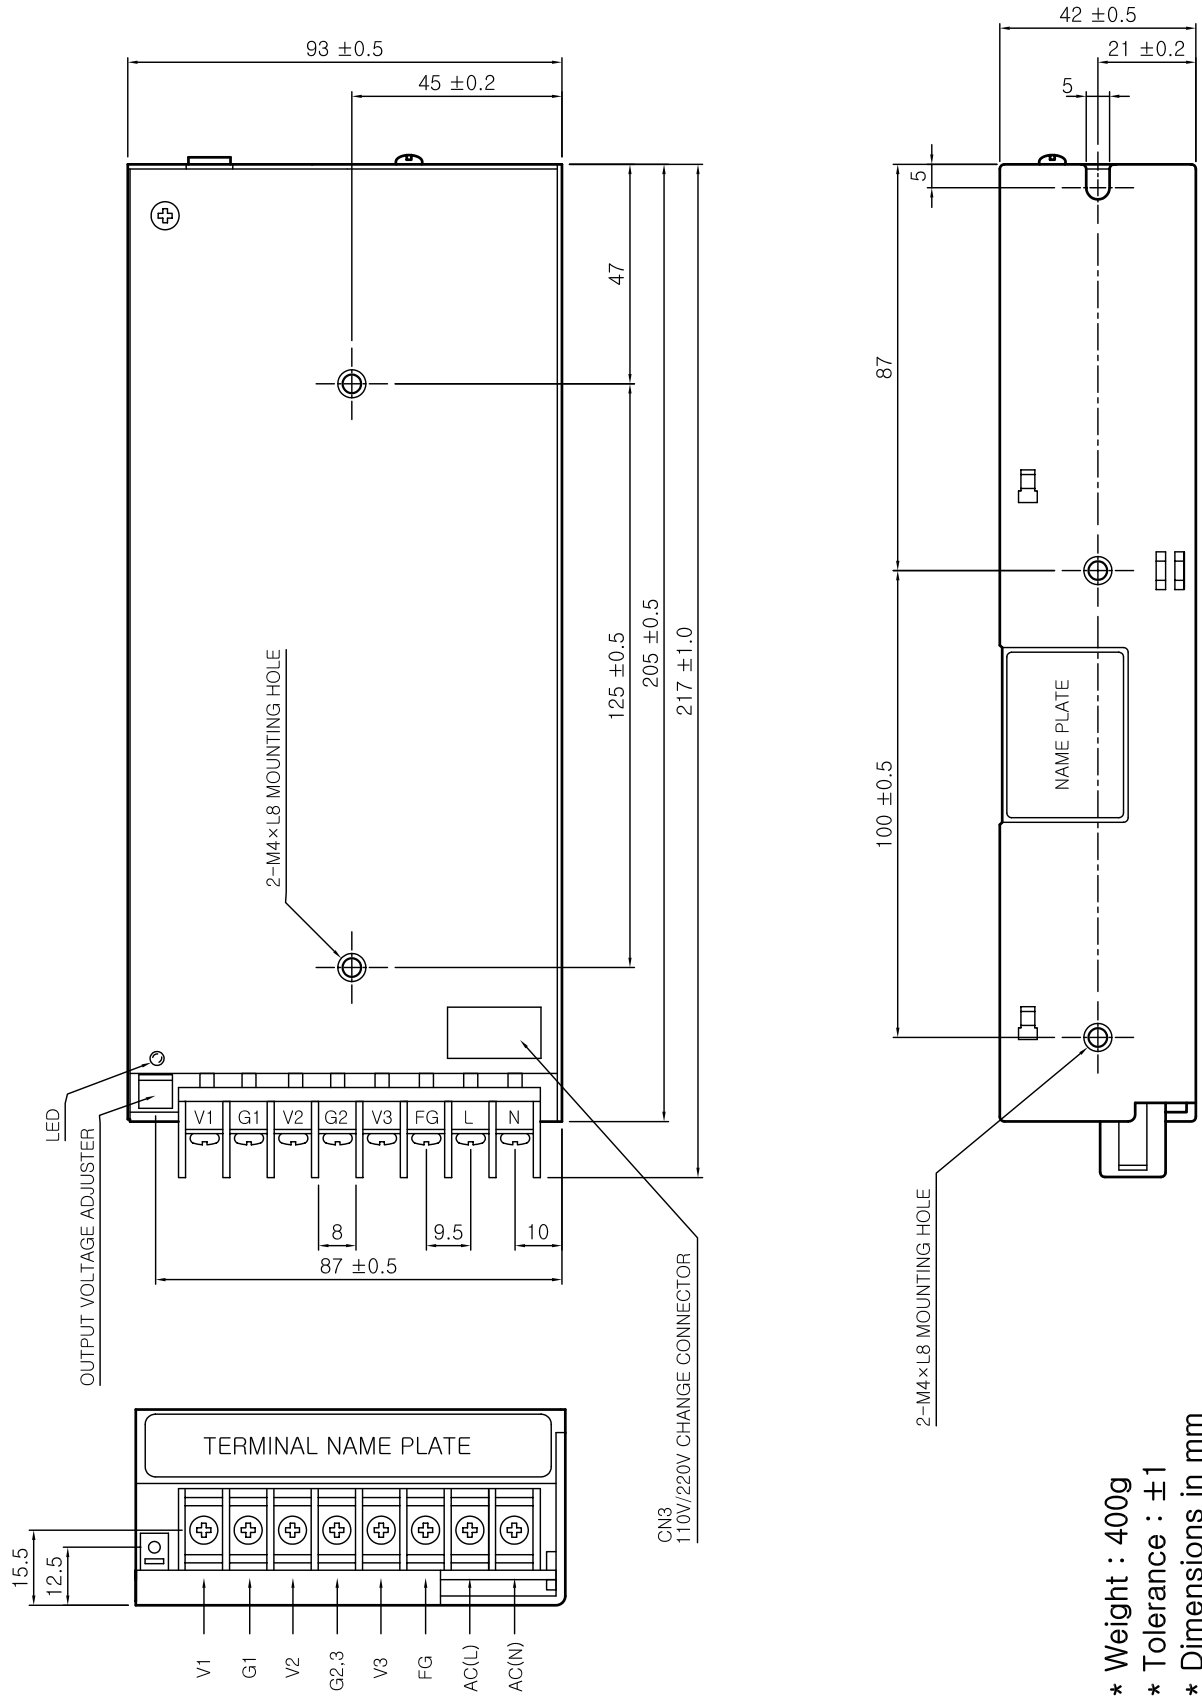

Dimension

VSF75, 100W Triple Output

- * Weight : 400g
- * Tolerance : ± 1
- * Dimensions in mm