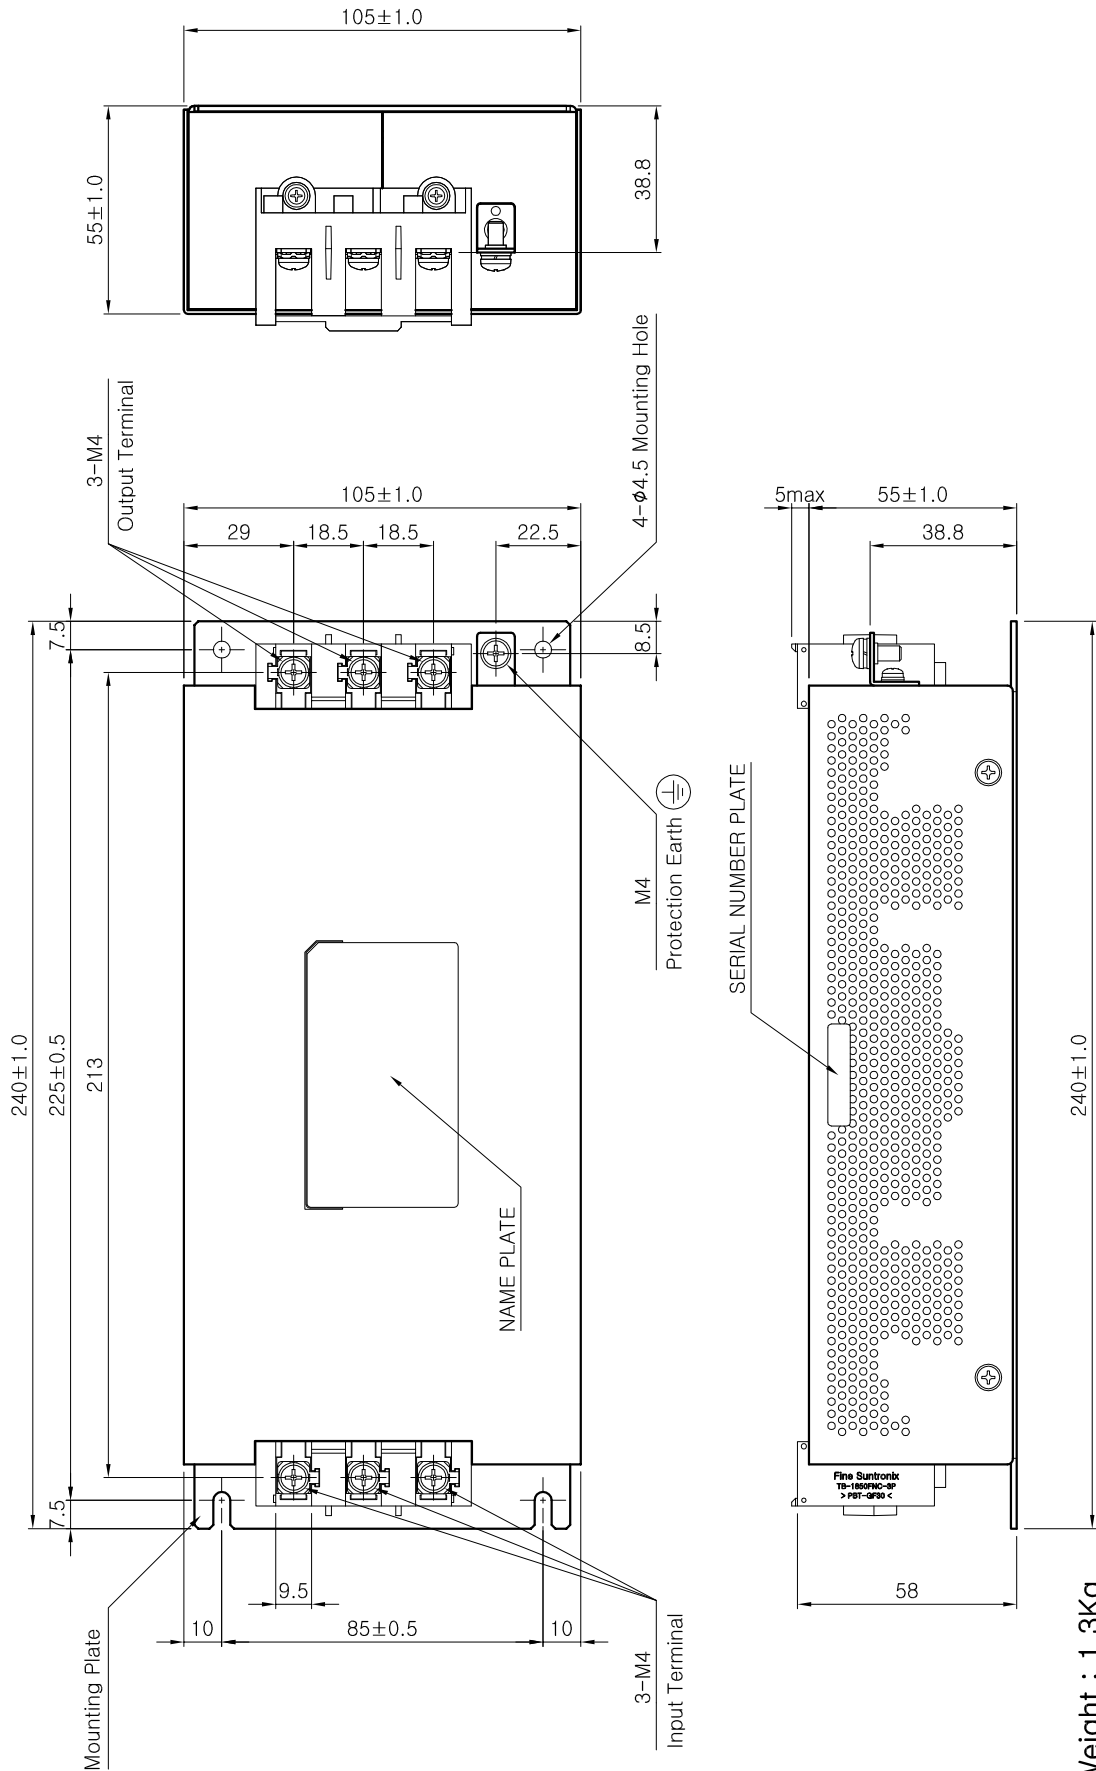

Dimension

TMS-5020/5030

- * Weight : 1.3Kg
- * Tolerance : ± 1
- * Dimensions in mm